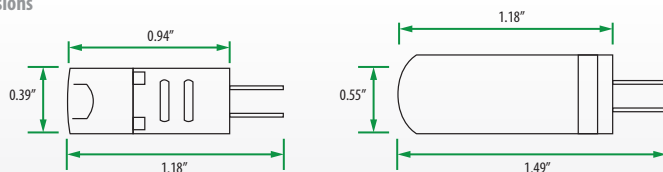

Dimensions

How to read: VIV - G4 / 1.1W / 27
LED Class Base Type Wattage CCT(K)

Distributed by: