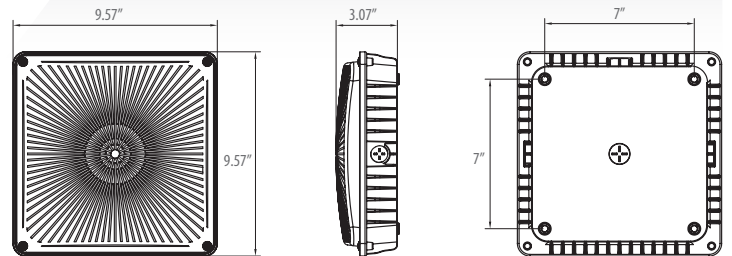

Drawing/Dimension

Order Code	Model Number	Description	DLC	Watts	Volts (V)	Hour Rating	Optics/Distribution	Init. Lum.	CCT(K)	CRI	Dimensions LxWxH (inch)	Wet Loc	CS Qty.
3665107	SSL-CP1/45W/50/UNV/BK	SSL 45W LED Canopy Light, 50K, 120-277V, Ultra Thin, Black		45	120-277	50,000	H160° xV160°	4200	5000K	70	9.57x9.57x3.07	Y	1
3665116	SSL-CP1/45W/50/UNV/BK/D	SSL 45W LED Canopy Light, 50K, 120-277V, Ultra Thin, Black, Dimmable		45	120-277	50,000	H160° xV160°	4200	5000K	70	9.57x9.57x3.07	Y	1
3665201	SSL-CP1/45W/50/347/BK/D	SSL 45W LED Canopy Light, 50K, 347V, Ultra Thin, Black, Dimmable		45	347	50,000	H160° xV160°	4200	5000K	70	9.57x9.57x3.07	Y	1
3666114	SSL-CP1/65W/50/UNV/BK/D	SSL 65W LED Canopy Light, 50K, 120-277V, Ultra Thin, Black, Dimmable		65	120-277	50,000	H160° xV160°	6600	5000K	70	9.57x9.57x3.07	Y	1
3666209	SSL-CP1/65W/50/347/BK/D	SSL 65W LED Canopy Light, 50K, 347V, Ultra Thin, Black, Dimmable		65	347	50,000	H160° xV160°	6700	5000K	70	9.57x9.57x3.07	Y	1

Ambient Operating Temperature -25°C ~+40°C

For the latest stock status please refer to your price list or send us an email at sales@turolight.com

How our Model No. Works:

Ordering Information

SSL	CP1	45W	50	UNV	BK	D
Family	Fixture Style	Wattage	Colour Temperature	Voltage	Body Finish	Dimmable
	CP1 - Canopy	45W 65W	50 - 5000K	UNV - 120-277V 347 - 347V	BK - Black	D - Dimmable