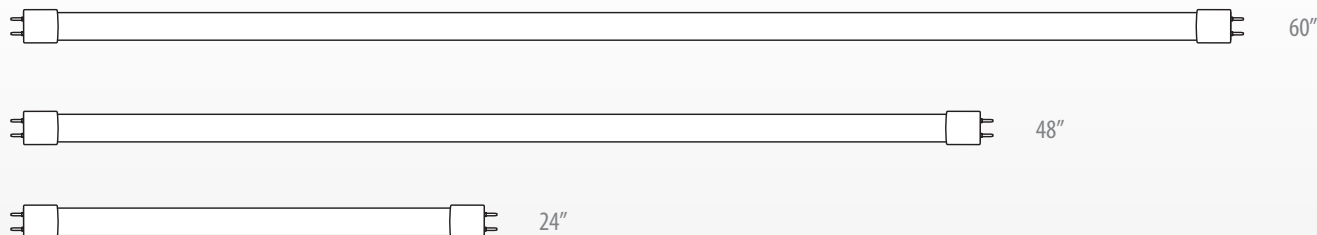

Dimensions