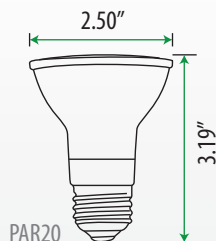

Dimensions