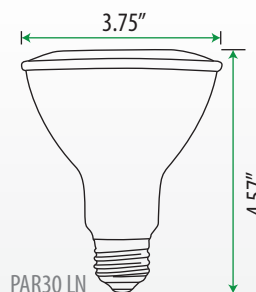

Dimensions