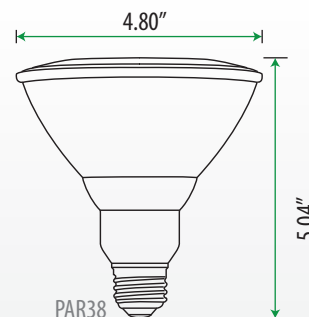

Dimensions