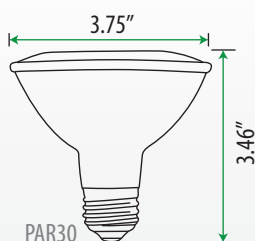

Dimensions