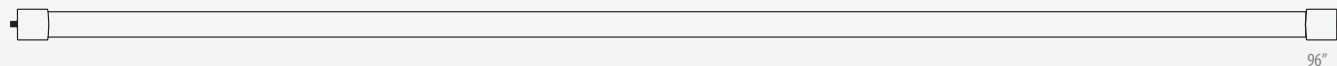

Dimensions