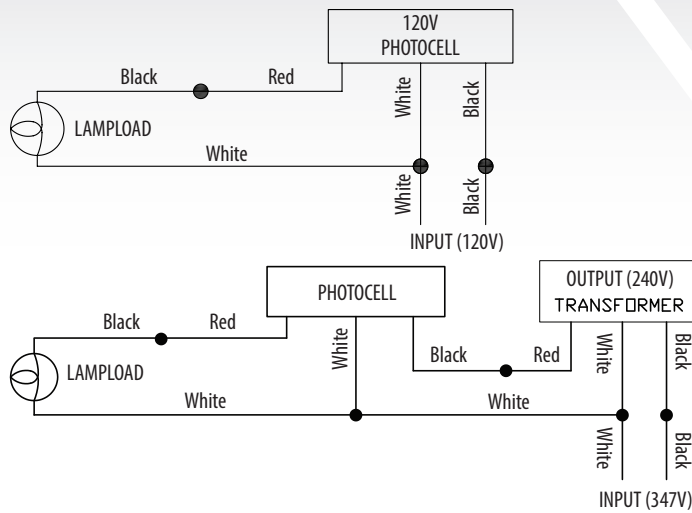

Accessories

- Photocell sensor
- SSL LED Wall Pack Reflector Large/Medium

Dimensions / Drawing

Wiring instruction (With Photocell)

Photocell

Order Code	Model Number	Description	DLC*	Fixture Type	Watts	Volts (V)	Hour Rating	Optics/Distribution	Init. Lum.	CCT (K)	CRI	Dimensions LxWxH (inch)	Wet Loc	CS Qty.
Wall Pack w/o Reflector														
3664110	SSL-WP1/30W/50/UNV/DB	SSL 30W LED Wall Pack, 50K, 100-277V, Dark Bronze	DLC	WP	30	100-277	50,000	H110° x V100°	3400	5000K	70	14.21 x 7.40 x 9.25	Y	1
3665108	SSL-WP1/45W/50/UNV/DB	SSL 45W LED Wall Pack, 50K, 100-277V, Dark Bronze	DLC	WP	45	100-277	50,000	H110° x V100°	5300	5000K	70	14.21 x 7.40 x 9.25	Y	1
3665202	SSL-WP1/40W/50/347/DB	SSL 40W LED Wall Pack 50K, 347V, Dark Bronze	DLC	WP	40	347	50,000	H110° x V100°	4700	5000K	70	14.21 x 7.40 x 9.25	Y	1
3666104	SSL-WP1/70W/50/UNV/DB	SSL 70W LED Wall Pack, 50K, 100-277V, Dark Bronze	DLC	WP	70	100-277	50,000	H110° x V100°	8100	5000K	70	14.21 x 7.40 x 9.25	Y	1
3666203	SSL-WP1/60W/50/347/DB	SSL 60W LED Wall Pack, 50K, 347V, Dark Bronze	DLC	WP	60	347	50,000	H110° x V100°	7000	5000K	70	14.21 x 7.40 x 9.25	Y	1
3666105	SSL-WP1/90W/50/UNV/DB	SSL 90W LED Wall Pack, 50K, 120-277V, Dark Bronze	DLC	WP	90	120-277	50,000	H110° x V90°	11200	5000K	70	18 x 8.75 x 9.75	Y	1
3666210	SSL-WP1/95W/50/347/DB	SSL 95W LED Wall Pack, 50K, 347V, Dark Bronze	-	WP	95	347	50,000	H110° x V90°	8500	5000K	70	18 x 8.75 x 9.75	Y	1
3667102	SSL-WP1/135W/50/UNV/DB	SSL 135W LED Wall Pack, 50K, 120-277V, Dark Bronze	DLC	WP	135	120-277	50,000	H110° x V90°	16400	5000K	70	18 x 8.75 x 9.75	Y	1
3667203	SSL-WP1/145W/50/347/DB	SSL 145W LED Wall Pack, 50K, 347V, Dark Bronze	-	WP	145	347	50,000	H110° x V90°	12000	5000K	>80	18 x 8.75 x 9.75	Y	1
Wall Pack Reflector														
3660001	SSL-WP/R/M	SSL LED Wall Pack Reflector Medium 40W-75W												
3660002	SSL-WP/R/L	SSL LED Wall Pack Reflector Large 90W-145W												
Accessories														
3660003	SSL-WPCP/45W/PS	45W Power Supply for Wall Pack & Canopy Light												
3660004	SSL-WPCP/70W/PS	70W Power Supply for Wall Pack & Canopy Light												
3660005	SSL-WP/50W/75W/347/TS	347V Transformer Set for 50W & 75W Wall Pack												
Photocell Sensor														
n.a.	LC-105	Photocell Sensor, for WP1 120V application only				120								
n.a.	AA-1068M	Photocell Sensor, for WP1 277V & 347V application only*				185-305								
n.a.	JL-403C	Photocell Sensor, for WP1 UNV & 347V application only*				120-277								