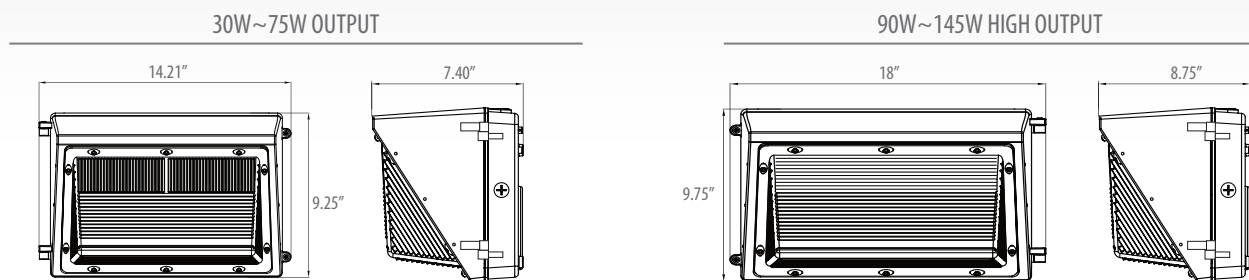

Accessories

- Photocell sensor
- SSL LED Wall Pack Reflector Large/Medium

Dimensions / Drawing

Wiring instruction (With Photocell)

Photocell

Order Code	Model Number	Description	DLC*	Fixture Type	Watts	Volts (V)	Hour Rating	Optics/Distribution	Init. Lum.	CCT (K)	CRI	Dimensions LxWxH (inch)	Wet Loc	CS Qty.
Wall Pack w/o Reflector														
3664110	SSL-WP1/30W/50/UNV/DB	SSL 30W LED Wall Pack, 50K, 100-277V, Dark Bronze	DLC	WP	30	100-277	50,000	H110° x V100°	3400	5000K	70	14.21 x 7.40 x 9.25	Y	1
3665108	SSL-WP1/45W/50/UNV/DB	SSL 45W LED Wall Pack, 50K, 100-277V, Dark Bronze	DLC	WP	45	100-277	50,000	H110° x V100°	5300	5000K	70	14.21 x 7.40 x 9.25	Y	1
3665202	SSL-WP1/40W/50/347/DB	SSL 40W LED Wall Pack 50K, 347V, Dark Bronze	DLC	WP	40	347	50,000	H110° x V100°	4700	5000K	70	14.21 x 7.40 x 9.25	Y	1
3666104	SSL-WP1/70W/50/UNV/DB	SSL 70W LED Wall Pack, 50K, 100-277V, Dark Bronze	DLC	WP	70	100-277	50,000	H110° x V100°	8100	5000K	70	14.21 x 7.40 x 9.25	Y	1
3666203	SSL-WP1/60W/50/347/DB	SSL 60W LED Wall Pack, 50K, 347V, Dark Bronze	DLC	WP	60	347	50,000	H110° x V100°	7000	5000K	70	14.21 x 7.40 x 9.25	Y	1
3666105	SSL-WP1/90W/50/UNV/DB	SSL 90W LED Wall Pack, 50K, 120-277V, Dark Bronze	DLC	WP	90	120-277	50,000	H110° x V90°	11200	5000K	70	18 x 8.75 x 9.75	Y	1
3666210	SSL-WP1/95W/50/347/DB	SSL 95W LED Wall Pack, 50K, 347V, Dark Bronze	-	WP	95	347	50,000	H110° x V90°	8500	5000K	70	18 x 8.75 x 9.75	Y	1
3667102	SSL-WP1/135W/50/UNV/DB	SSL 135W LED Wall Pack, 50K, 120-277V, Dark Bronze	DLC	WP	135	120-277	50,000	H110° x V90°	16400	5000K	70	18 x 8.75 x 9.75	Y	1
3667203	SSL-WP1/145W/50/347/DB	SSL 145W LED Wall Pack, 50K, 347V, Dark Bronze	-	WP	145	347	50,000	H110° x V90°	12000	5000K	>80	18 x 8.75 x 9.75	Y	1
Wall Pack Reflector														
3660001	SSL-WP/R/M	SSL LED Wall Pack Reflector Medium 40W-75W												
3660002	SSL-WP/R/L	SSL LED Wall Pack Reflector Large 90W-145W												
Accessories														
3660003	SSL-WPCP/45W/PS	45W Power Supply for Wall Pack & Canopy Light												
3660004	SSL-WPCP/70W/PS	70W Power Supply for Wall Pack & Canopy Light												
3660005	SSL-WP/50W/75W/347/TS	347V Transformer Set for 50W & 75W Wall Pack												
Photocell Sensor														
n.a.	LC-105	Photocell Sensor, for WP1 120V application only				120								
n.a.	AA-1068M	Photocell Sensor, for WP1 277V & 347V application only*				185-305								
n.a.	JL-403C	Photocell Sensor, for WP1 UNV & 347V application only*				120-277								