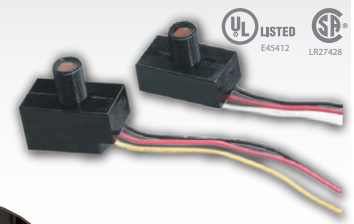

Accessories

- Photocell sensor
- SSL LED Wall Pack Reflector Large/Medium

Dimensions / Drawing

Wiring instruction (With Photocell)

Photocell

Order Code	Model Number	Description	DLC*	Fixture Type	Watts	Volts (V)	Hour Rating	Optics/Distribution	Init. Lum.	CCT (K)	CRI	Dimensions LxWxH (inch)	Wet Loc	CS Qty.
Wall Pack w/o Reflector														
3664110	SSL-WP1/30W/50/UNV/DB	SSL 30W LED Wall Pack, 50K, 100-277V, Dark Bronze	DLC	WP	30	100-277	50,000	H110° x V100°	3400	5000K	70	14.21 x 7.40 x 9.25	Y	1
3665108	SSL-WP1/45W/50/UNV/DB	SSL 45W LED Wall Pack, 50K, 100-277V, Dark Bronze	DLC	WP	45	100-277	50,000	H110° x V100°	5300	5000K	70	14.21 x 7.40 x 9.25	Y	1
3665202	SSL-WP1/40W/50/347/DB	SSL 40W LED Wall Pack 50K, 347V, Dark Bronze	DLC	WP	40	347	50,000	H110° x V100°	4700	5000K	70	14.21 x 7.40 x 9.25	Y	1
3666104	SSL-WP1/70W/50/UNV/DB	SSL 70W LED Wall Pack, 50K, 100-277V, Dark Bronze	DLC	WP	70	100-277	50,000	H110° x V100°	8100	5000K	70	14.21 x 7.40 x 9.25	Y	1
3666203	SSL-WP1/60W/50/347/DB	SSL 60W LED Wall Pack, 50K, 347V, Dark Bronze	DLC	WP	60	347	50,000	H110° x V100°	7000	5000K	70	14.21 x 7.40 x 9.25	Y	1
3666105	SSL-WP1/90W/50/UNV/DB	SSL 90W LED Wall Pack, 50K, 120-277V, Dark Bronze	DLC	WP	90	120-277	50,000	H110° x V90°	11200	5000K	70	18 x 8.75 x 9.75	Y	1
3666210	SSL-WP1/95W/50/347/DB	SSL 95W LED Wall Pack, 50K, 347V, Dark Bronze	-	WP	95	347	50,000	H110° x V90°	8500	5000K	70	18 x 8.75 x 9.75	Y	1
3667102	SSL-WP1/135W/50/UNV/DB	SSL 135W LED Wall Pack, 50K, 120-277V, Dark Bronze	DLC	WP	135	120-277	50,000	H110° x V90°	16400	5000K	70	18 x 8.75 x 9.75	Y	1
3667203	SSL-WP1/145W/50/347/DB	SSL 145W LED Wall Pack, 50K, 347V, Dark Bronze	-	WP	145	347	50,000	H110° x V90°	12000	5000K	>80	18 x 8.75 x 9.75	Y	1
Wall Pack Reflector														
3660001	SSL-WP/R/M	SSL LED Wall Pack Reflector Medium 40W-75W												
3660002	SSL-WP/R/L	SSL LED Wall Pack Reflector Large 90W-145W												
Accessories														
3660003	SSL-WPCP/45W/PS	45W Power Supply for Wall Pack & Canopy Light												
3660004	SSL-WPCP/70W/PS	70W Power Supply for Wall Pack & Canopy Light												
3660005	SSL-WP/50W/75W/347/TS	347V Transformer Set for 50W & 75W Wall Pack												
Photocell Sensor														
n.a.	LC-105	Photocell Sensor, for WP1 120V application only				120								
n.a.	AA-1068M	Photocell Sensor, for WP1 277V & 347V application only*				185-305								
n.a.	JL-403C	Photocell Sensor, for WP1 UNV & 347V application only*				120-277								