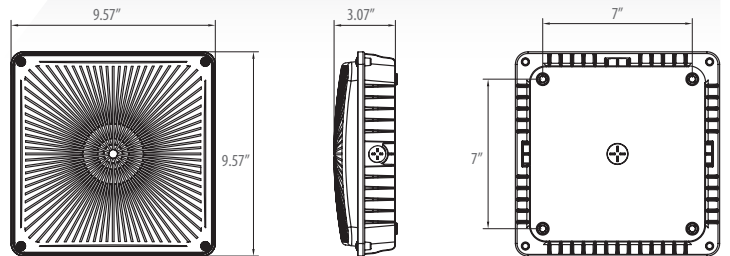

SSL LED Canopy Fixture

Physical Features

- Ultra Thin design
- Sealed die-casting profile for clean appearance
- Polycarbonate optical lens with heat resistant
- Equipped with three 1/2" threaded conduit and one 3/4" conduit entry points

Other information

- cUL listed and DLC listed
- 5-year limited warranty for DLC approved

Drawing/Dimension

| Order Code | Model Number | Description | DLC | Watts | Volts (V) | Hour Rating | Optics/Distribution | Init. Lum. | CCT(K) | CRI | Dimensions LxWxH (inch) | Wet Loc | CS Qty. |
|------------|-------------------------|--|-----|-------|-----------|-------------|---------------------|------------|--------|-----|-------------------------|---------|---------|
| 3665107 | SSL-CP1/45W/50/UNV/BK | SSL 45W LED Canopy Light, 50K, 120-277V, Ultra Thin, Black | | 45 | 120-277 | 50,000 | H160° x V160° | 4200 | 5000K | 70 | 9.57 x 9.57 x 3.07 | Y | 1 |
| 3665116 | SSL-CP1/45W/50/UNV/BK/D | SSL 45W LED Canopy Light, 50K, 120-277V, Ultra Thin, Black, Dimmable | | 45 | 120-277 | 50,000 | H160° x V160° | 4200 | 5000K | 70 | 9.57 x 9.57 x 3.07 | Y | 1 |
| 3665201 | SSL-CP1/45W/50/347/BK/D | SSL 45W LED Canopy Light, 50K, 347V, Ultra Thin, Black, Dimmable | | 45 | 347 | 50,000 | H160° x V160° | 4200 | 5000K | 70 | 9.57 x 9.57 x 3.07 | Y | 1 |
| 3666114 | SSL-CP1/65W/50/UNV/BK/D | SSL 65W LED Canopy Light, 50K, 120-277V, Ultra Thin, Black, Dimmable | | 65 | 120-277 | 50,000 | H160° x V160° | 6600 | 5000K | 70 | 9.57 x 9.57 x 3.07 | Y | 1 |
| 3666209 | SSL-CP1/65W/50/347/BK/D | SSL 65W LED Canopy Light, 50K, 347V, Ultra Thin, Black, Dimmable | | 65 | 347 | 50,000 | H160° x V160° | 6700 | 5000K | 70 | 9.57 x 9.57 x 3.07 | Y | 1 |