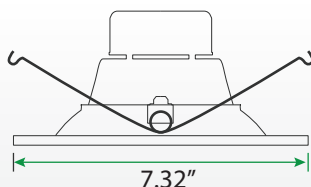

### Applications

- Art galleries and museums
- Hospitality and Residential
- Shopping Malls
- Accent / display lighting
- Homes
- Restaurants
- Kitchens

Order Code	Model Number	ES	Watts	Base	Volts	Hour Rating	Beam Angle	Initial Lumens	CCT (K)	CRI	M.O.D. (inch)
1762779	VIV-RK/6/10W/30/D		10	E26	120	50,000	120°	620	3000	80	7.32
1762861	VIV-RK/6/10W/40/D		10	E26	120	50,000	120°	640	4000	80	7.32
1762777	VIV-RK/6/16W/30/D		16	E26	120	50,000	120°	1050	3000	80	7.32
1762859	VIV-RK/6/16W/40/D		16	E26	120	50,000	120°	1100	4000	80	7.32

### Dimensions